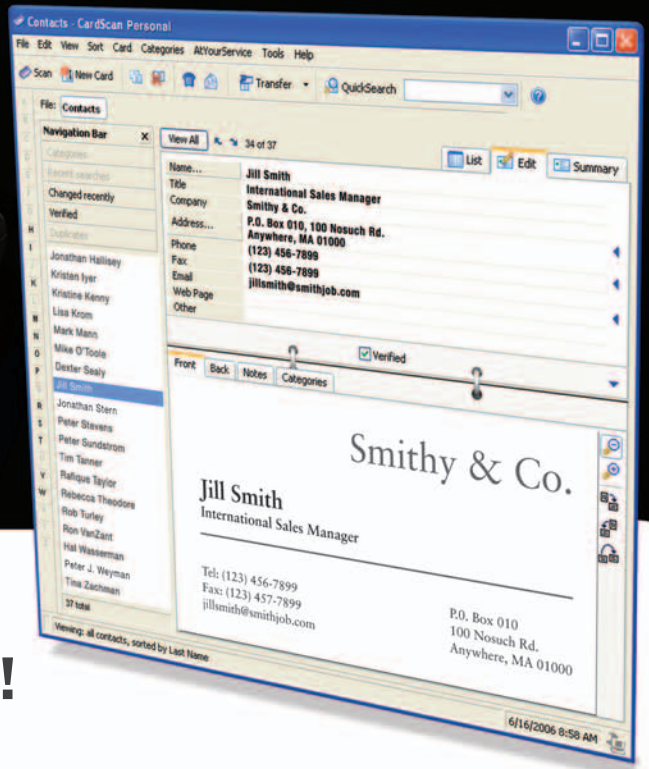

CardScan[®] personal

Contact manager and compact business card scanner

CardScan Personal is the smallest, most affordable system from CardScan.

- Compact styling, ideal for the user on the go
- Scans in monochrome in about 5 seconds
- Reads 7 languages from 14 different countries' business cards
- Captures information from email, web pages and other electronic files (not just business cards!)
- Easy to use software for searching, sorting, categorization, mapping addresses, printing labels, and much more
- Includes online backup, web access and updating service
- Works with Outlook[®], Palm[™], Windows[®] mobile, and smart phones
- For individual use

"I think CardScan should be mandatory in every office of every business.... It's that good."

Colin Baird
Account Manager

System Requirements:

- Microsoft Windows XP or Windows 2000
- Pentium or later processor
- For individual use. Take it with you on the road.

Capture, Organize and Manage Your Contacts!

Accurately scans and reads business cards in seconds and creates a digital address book

Consolidates all your contact data (not just business cards!) using drag-and-drop from email, web sites and other electronic files

Intelligently designed software for contact management to easily categorize contacts, search, sort, de-dupe, print labels, map addresses and much more

Includes CardScan At Your Service™ FREE - online back-up for contact data, access contacts from a browser by password, and contact updating service